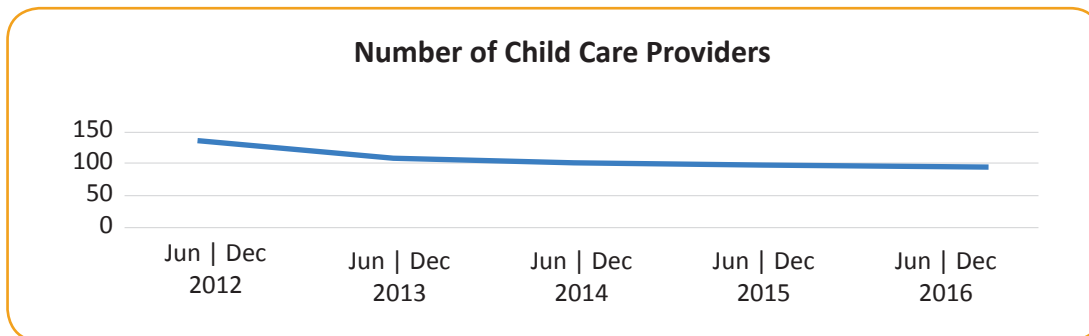

Approximately 21% of children under age 18 are living in poverty ¹

Approximately 68% of children under age 6 live in homes where all adults work ¹

Are young children in Douglas County ready for kindergarten when they enter?

Only 38% of children in Douglas County demonstrate characteristics of entering kindergartners in 6 of 6 domains. ²

Only 30% of low-income children in Douglas County demonstrate characteristics of entering kindergartners in 6 of 6 domains. ²

Nearly 41,000 people call Douglas County home. Almost 2,700 are children younger than 5 years old. ³

Child care supply in Douglas County

In Douglas County, the number of child care providers has dropped from 99 with capacity for 1,440 children in 2012, to 70 providers with capacity for 1,111 children in December 2016.*