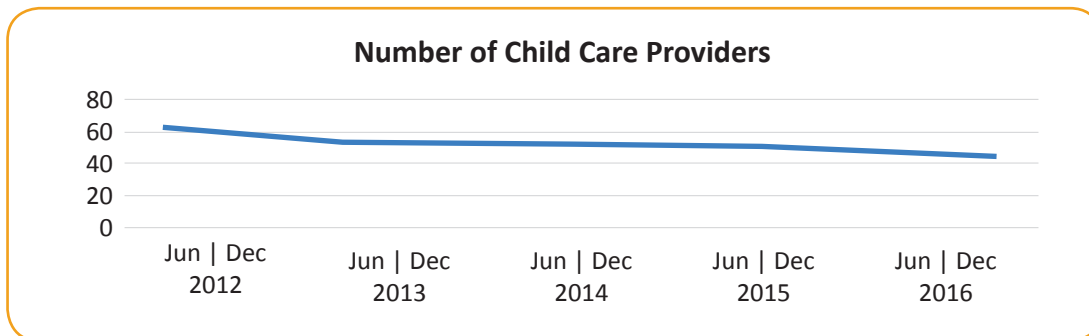

Only 46% of children in Island County demonstrate characteristics of entering kindergartners in 6 of 6 domains. ²

Only 40% of low-income children in Island County demonstrate characteristics of entering kindergartners in 6 of 6 domains. ²

Almost 83,000 people call Island County home. Over 5,000 are children younger than 5 years old. ³

Child care supply in Island County

In Island County, the number of child care providers has dropped from 64 with capacity for 1,439 children in 2012, to 45 providers with capacity for 1,298 children in December 2016.*