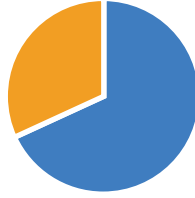

Approximately 13% of children under age 18 are living in poverty ¹

Approximately 61% of children under age 6 live in homes where all adults work ¹

Are young children in Island County ready for kindergarten when they enter?

Only 46% of children in Island County demonstrate characteristics of entering kindergartners in 6 of 6 domains. ²

Only 40% of low-income children in Island County demonstrate characteristics of entering kindergartners in 6 of 6 domains. ²

Almost 83,000 people call Island County home. Over 5,000 are children younger than 5 years old. ³

Child care supply in Island County

In Island County, the number of child care providers has dropped from 64 with capacity for 1,439 children in 2012, to 45 providers with capacity for 1,298 children in December 2016.*