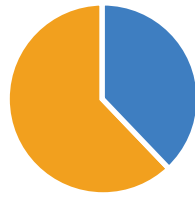

Approximately 13% of children under age 18 are living in poverty ¹

Approximately 61% of children under age 6 live in homes where all adults work ¹

Are young children in Island County ready for kindergarten when they enter?

Only 46% of children in Island County demonstrate characteristics of entering kindergartners in 6 of 6 domains. ²

Only 40% of low-income children in Island County demonstrate characteristics of entering kindergartners in 6 of 6 domains. ²

Almost 83,000 people call Island County home. Over 5,000 are children younger than 5 years old. ³

Child care supply in Island County

In Island County, the number of child care providers has dropped from 64 with capacity for 1,439 children in 2012, to 45 providers with capacity for 1,298 children in December 2016.*