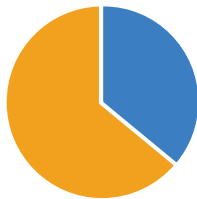

Approximately 10.6% of children under age 18 are living in poverty ¹

Approximately 59% of children under age 6 live in homes where all adults work ¹

Are young children in King County ready for kindergarten when they enter?

Only 58% of children in King County demonstrate characteristics of entering kindergartners in 6 of 6 domains. ²

Only 36% of low-income children in King County demonstrate characteristics of entering kindergartners in 6 of 6 domains. ²

More than 2,105,000 people call King County home. Over 125,000 are children younger than 5 years old. ³

Child care supply in King County

In King County, the number of child care providers has dropped from 2,211 with capacity for 58,540 children in 2012, to 1,902 providers with capacity for 62,133 children in December 2016.*