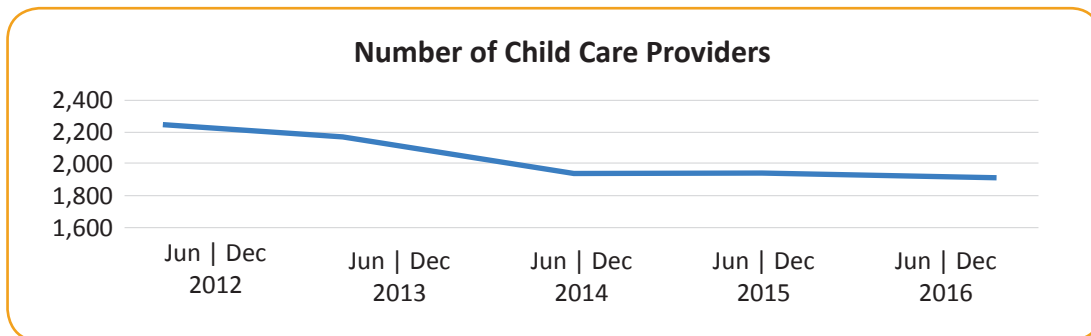

Approximately 10.6% of children under age 18 are living in poverty ¹

Approximately 59% of children under age 6 live in homes where all adults work ¹

Are young children in King County ready for kindergarten when they enter?

Only 58% of children in King County demonstrate characteristics of entering kindergartners in 6 of 6 domains. ²

Only 36% of low-income children in King County demonstrate characteristics of entering kindergartners in 6 of 6 domains. ²

More than 2,105,000 people call King County home. Over 125,000 are children younger than 5 years old. ³

Child care supply in King County

In King County, the number of child care providers has dropped from 2,211 with capacity for 58,540 children in 2012, to 1,902 providers with capacity for 62,133 children in December 2016.*