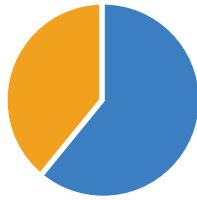

Approximately 10.6% of children under age 18 are living in poverty ¹

Approximately 59% of children under age 6 live in homes where all adults work ¹

Are young children in King County ready for kindergarten when they enter?

Only 58% of children in King County demonstrate characteristics of entering kindergartners in 6 of 6 domains. ²

Only 36% of low-income children in King County demonstrate characteristics of entering kindergartners in 6 of 6 domains. ²

More than 2,105,000 people call King County home. Over 125,000 are children younger than 5 years old. ³

Child care supply in King County

In King County, the number of child care providers has dropped from 2,211 with capacity for 58,540 children in 2012, to 1,902 providers with capacity for 62,133 children in December 2016.*