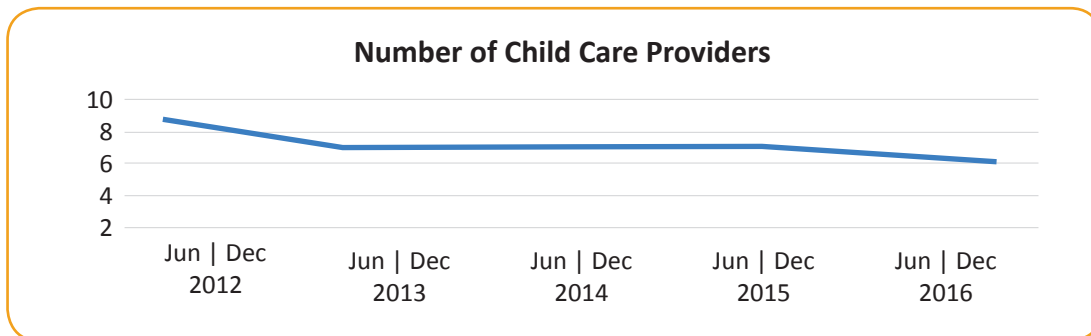

Child care supply in San Juan County

In San Juan County, the number of child care providers has dropped from 9 with capacity for 249 children in 2012, to 6 providers with capacity for 193 children in December 2016.*

Notes:

* Licensed child care and exempt school-age programs only in San Juan County
1. U.S. Census Bureau, 2015

2. Office of Superintendent of Public Instruction, WA State Report Card, WaKIDS data, 2016-17 school year, San Juan, Orcas, Lopez and Shaw school districts.
3. WA State Office of Financial Management, 2016