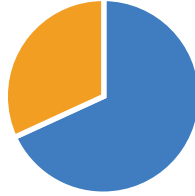

Approximately 18.5% of children under age 18 are living in poverty ¹

Approximately 68% of children under age 6 live in homes where all adults work ¹

Are young children in San Juan County ready for kindergarten when they enter?

Only 62% of children in San Juan County demonstrate characteristics of entering kindergartners in 6 of 6 domains. ²

Only 53% of low-income children in San Juan County demonstrate characteristics of entering kindergartners in 6 of 6 domains. ²

More than 16,000 people call San Juan County home. Over 450 are children younger than 5 years old. ³

Child care supply in San Juan County

In San Juan County, the number of child care providers has dropped from 9 with capacity for 249 children in 2012, to 6 providers with capacity for 193 children in December 2016.*