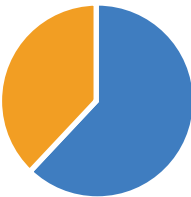

Approximately 18.5% of children under age 18 are living in poverty ¹

Approximately 68% of children under age 6 live in homes where all adults work ¹

Are young children in San Juan County ready for kindergarten when they enter?

Only 62% of children in San Juan County demonstrate characteristics of entering kindergartners in 6 of 6 domains. ²

Only 53% of low-income children in San Juan County demonstrate characteristics of entering kindergartners in 6 of 6 domains. ²

More than 16,000 people call San Juan County home. Over 450 are children younger than 5 years old. ³

Child care supply in San Juan County

In San Juan County, the number of child care providers has dropped from 9 with capacity for 249 children in 2012, to 6 providers with capacity for 193 children in December 2016.*