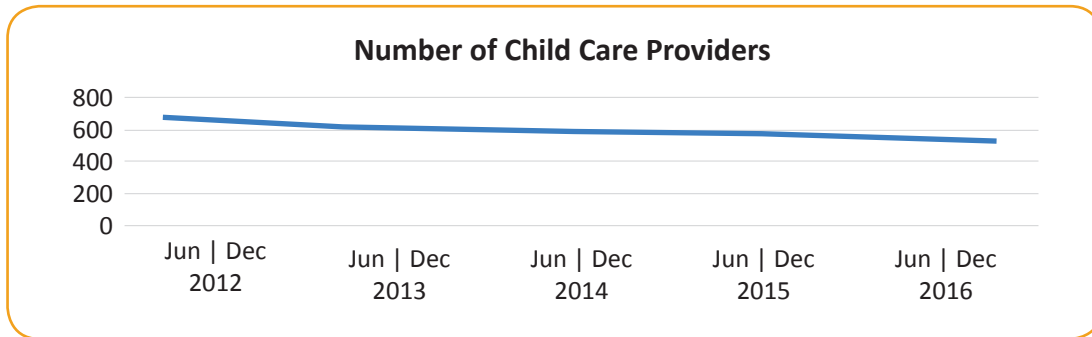

Only 47% of children in Snohomish County demonstrate characteristics of entering kindergartners in 6 of 6 domains. ²

Only 32% of low-income children in Snohomish County demonstrate characteristics of entering kindergartners in 6 of 6 domains. ²

Almost 733,000 people call Snohomish County home. Nearly 48,000 are children younger than 5 years old. ³

Child care supply in Snohomish County

In Snohomish County, the number of child care providers has dropped from 683 with capacity for 16,754 children in 2012, to 525 providers with capacity for 16,738 children in December 2016.*