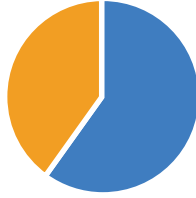

Approximately 11.5% of children under age 18 are living in poverty ¹

Approximately 60% of children under age 6 live in homes where all adults work ¹

Are young children in Snohomish County ready for kindergarten when they enter?

Only 47% of children in Snohomish County demonstrate characteristics of entering kindergartners in 6 of 6 domains. ²

Only 32% of low-income children in Snohomish County demonstrate characteristics of entering kindergartners in 6 of 6 domains. ²

Almost 733,000 people call Snohomish County home. Nearly 48,000 are children younger than 5 years old. ³

Child care supply in Snohomish County

In Snohomish County, the number of child care providers has dropped from 683 with capacity for 16,754 children in 2012, to 525 providers with capacity for 16,738 children in December 2016.*