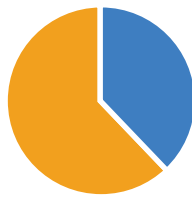

Approximately 14.5% of children under age 18 are living in poverty ¹

Approximately 60% of children under age 6 live in homes where all adults work ¹

Are young children in Whatcom County ready for kindergarten when they enter?

Only 52% of children in Whatcom County demonstrate characteristics of entering kindergartners in 6 of 6 domains. ²

Only 38% of low-income children in Whatcom County demonstrate characteristics of entering kindergartners in 6 of 6 domains. ²

More than 212,000 people call Whatcom County home. Over 11,000 are children younger than 5 years old. ³

Child care supply in Whatcom County

In Whatcom County, the number of child care providers has dropped from 147 with capacity for 3,555 children in 2012, to 110 providers with capacity for 3,367 children in December 2016.*