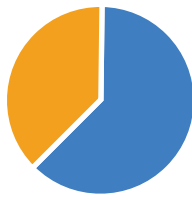

Approximately 14.5% of children under age 18 are living in poverty ¹

Approximately 60% of children under age 6 live in homes where all adults work ¹

Are young children in Whatcom County ready for kindergarten when they enter?

Only 52% of children in Whatcom County demonstrate characteristics of entering kindergartners in 6 of 6 domains. ²

Only 38% of low-income children in Whatcom County demonstrate characteristics of entering kindergartners in 6 of 6 domains. ²

More than 212,000 people call Whatcom County home. Over 11,000 are children younger than 5 years old. ³

Child care supply in Whatcom County

In Whatcom County, the number of child care providers has dropped from 147 with capacity for 3,555 children in 2012, to 110 providers with capacity for 3,367 children in December 2016.*